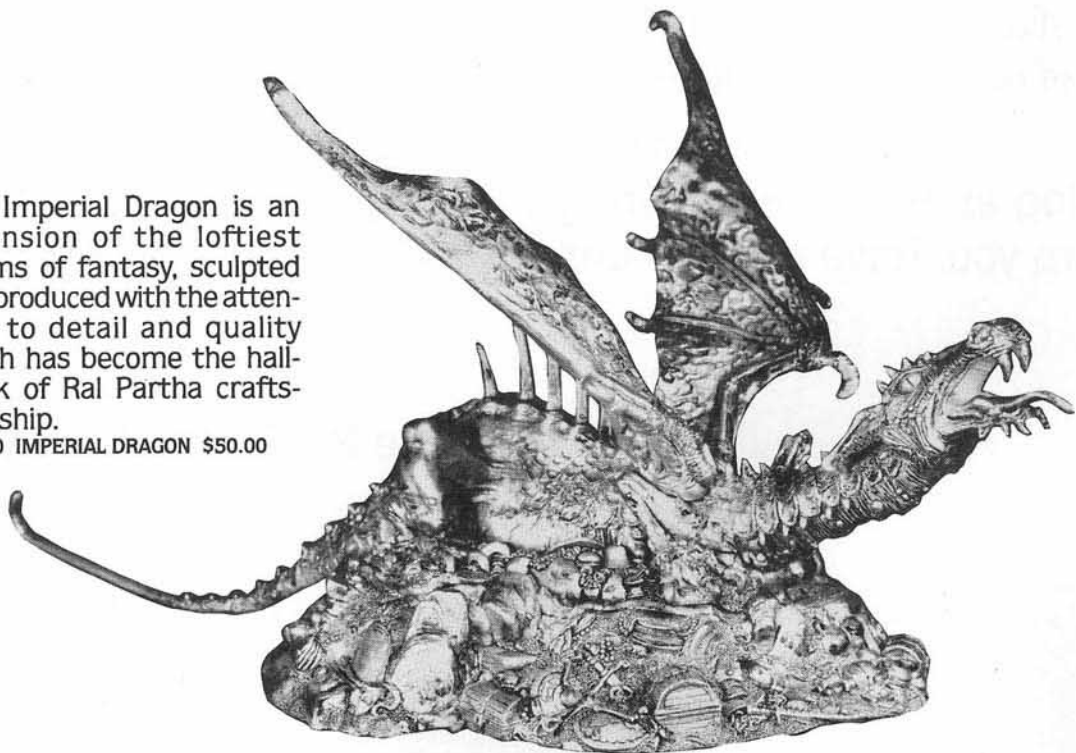

The Imperial Dragon is an extension of the loftiest realms of fantasy, sculpted and produced with the attention to detail and quality which has become the hallmark of Ral Partha craftsmanship.

01-500 IMPERIAL DRAGON $50.00