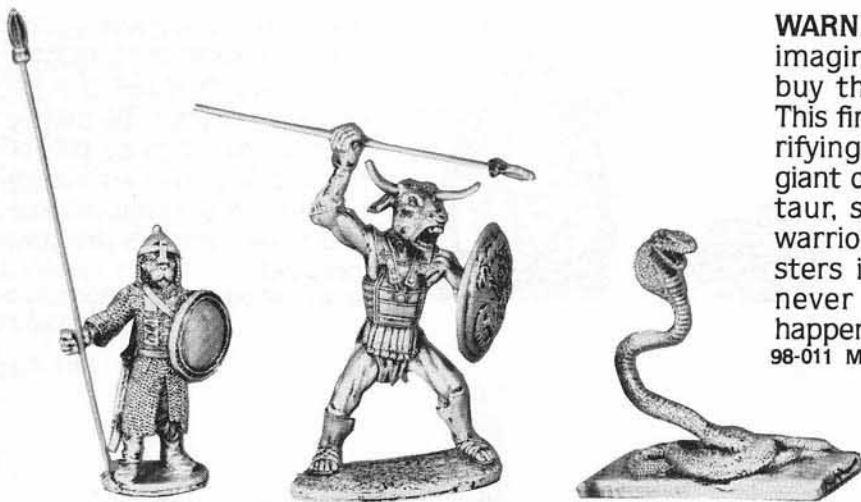

WARNING—Only the most imaginative gamer should buy this **Monster II** pack. This fine assortment of terrifying monsters include a giant cobra, armored Minotaur, skeleton and canine warriors. With these monsters in your game, you'll never know what might happen next.
98-011 MONSTERS II $7.00