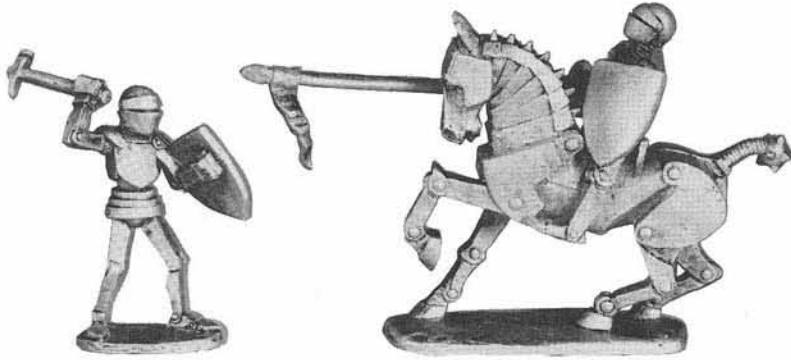

- *01-101 Mechanical Knight, mounted and on foot 4.00
- *01-102 Highwayman, mounted and on foot 4.00
- *01-103 Bugbears 4.00

*pictured

*Mechanical Knight