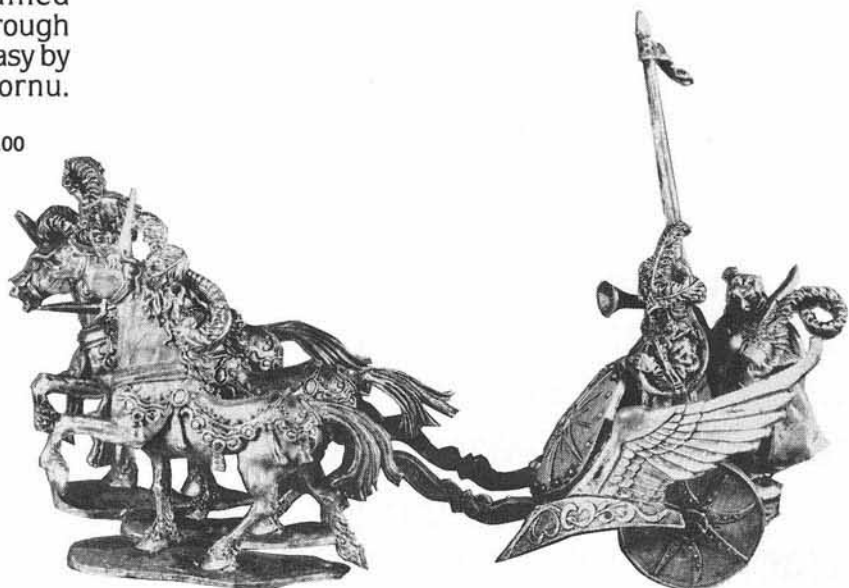

Our individually packaged humans and monsters make ideal stocking stuffers. You will find a good variety of items in this size and price range, including new figures released just for Christmas.

If you are looking for a large present, our WAR MACHINE, GOLDEN DRAGON, and ELF CHARIOT are just the thing. Each is individually packaged in an attractive full color box and is sure to provide hours of enjoyment to even the most accomplished modeler.

We hope you enjoy reading the Christmas Catalog as much as we enjoy bringing these miniatures to you. Have a Merry Christmas.

The Ral Partha Family

We present **THE ELF CHARIOT** as an extension of Ral Partha's award winning Fantasy Collector Series. The chariot, bearing an elven lord and drawn by three plumed horses, is guided through wooded realms of fantasy by an elf driver with cornu. Assembly is required.

02-020 THE ELF CHARIOT \$10.00

The Imperial Dragon is an extension of the loftiest realms of fantasy, sculpted and produced with the attention to detail and quality which has become the hallmark of Ral Partha craftsmanship.