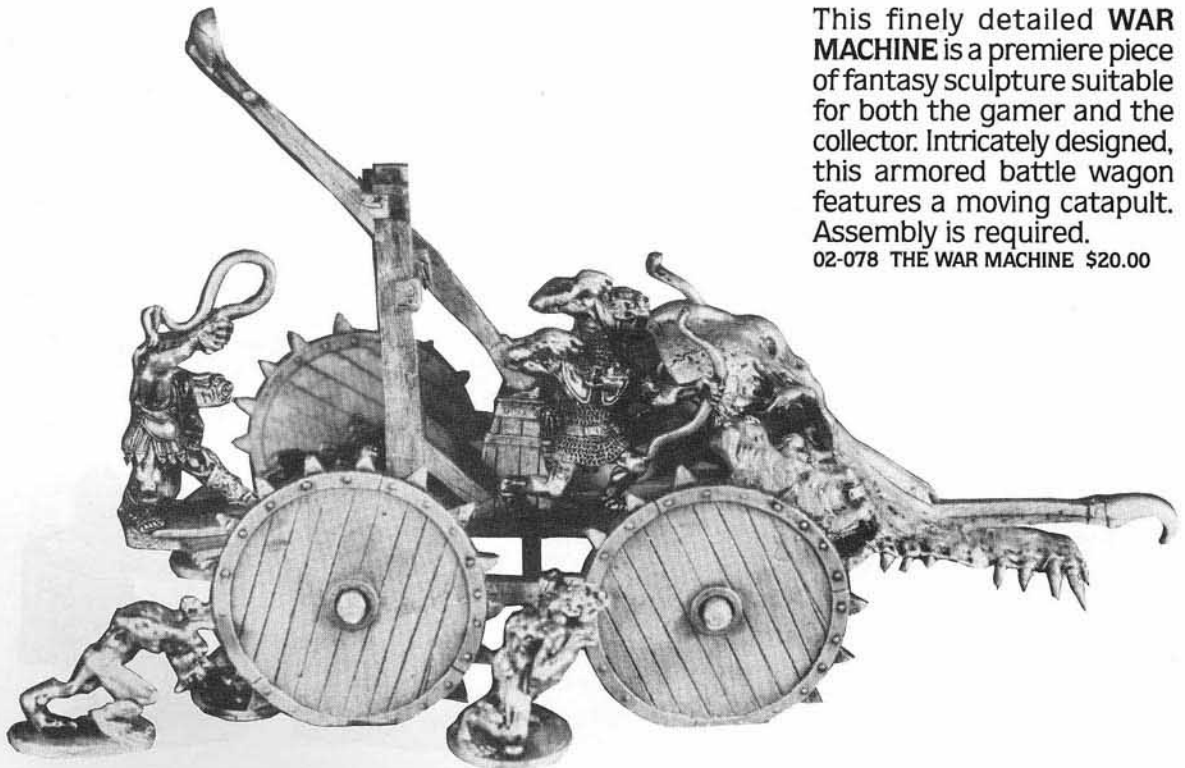

This finely detailed **WAR
MACHINE** is a premiere piece
of fantasy sculpture suitable
for both the gamer and the
collector. Intricately designed,
this armored battle wagon
features a moving catapult.
Assembly is required.

02-078 THE WAR MACHINE $20.00